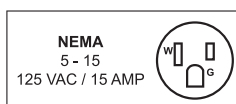

Authorized Dealer