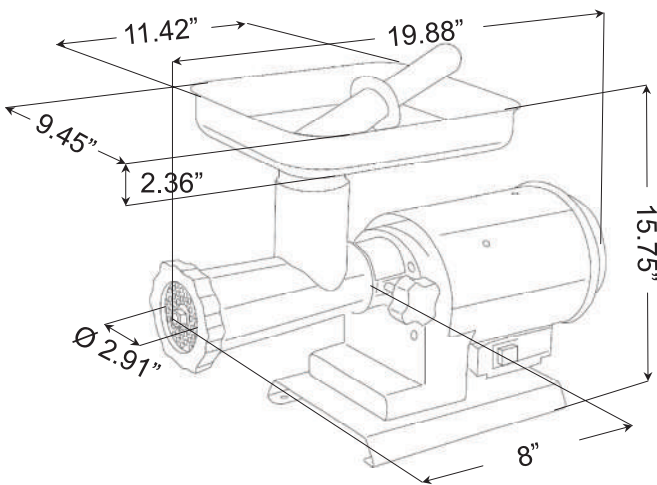

SERVING THE FOOD INDUSTRY SINCE 1951

No.22 Moderate-duty EL Meat Grinder

Item: 41421
Model: MG-IT-0022

This grinder offers quality at an economical price. It comes with 3/16 plate and a knife. Ideal for small butcher shops and delis.

TECHNICAL SPECIFICATION

ITEM NUMBER	41421
MODEL	MG-IT-0022
HP	1.25
MOTOR SIZE	920 Watts
RPM	100
THROAT OPENING	2" approx
ELECTRICAL	110V/60/1
WEIGHT	40 lbs./ 18 kg
PACKAGING WEIGHT	42 lbs./ 19 kg
DIMENSION (DWH)	19.88" x 9.45" x 15.75" / 50.5 x 24 x 40 cm
PACKAGING DIMENSION	26" x 20" x 20" / 66 x 50 x 50 cm