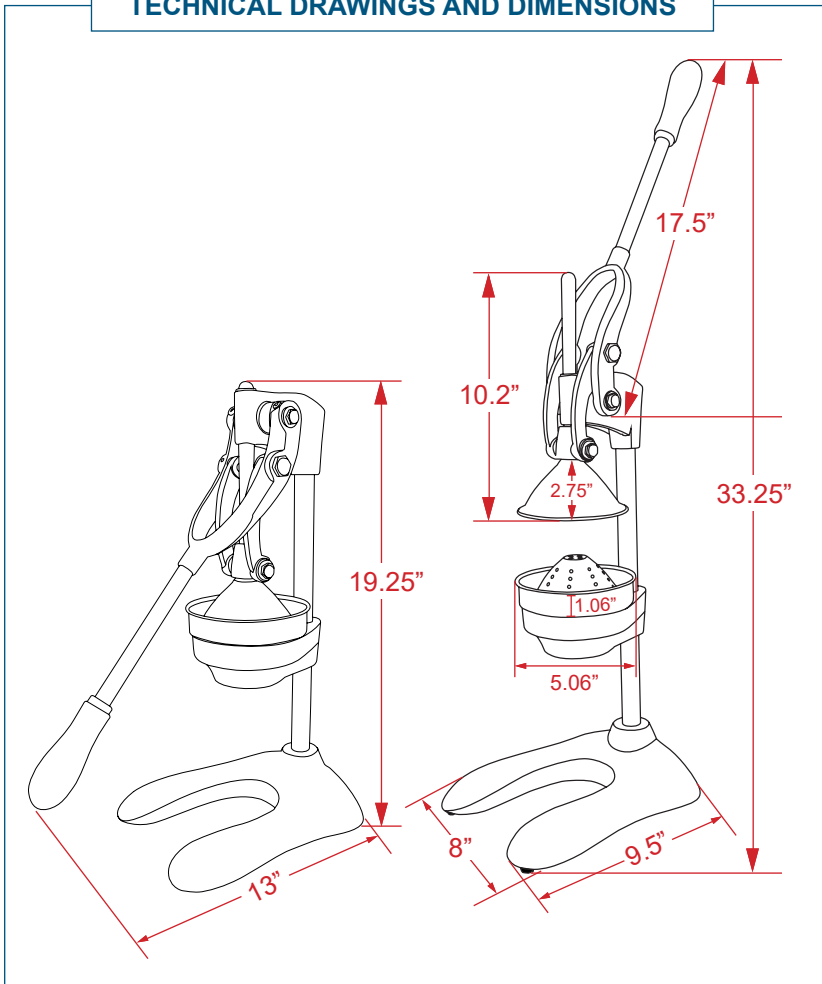

WARRANTY

Authorized Dealer

TECHNICAL DRAWINGS AND DIMENSIONS

- Ideal for**
- Orange
 - Lime
 - Lemon
 - Pomegranate

CHROME MANUAL JUICE EXTRACTOR WITH 5" CUTTER PLATE DIAMETER

ITEM NUMBER	23575
CUTTER PLATE DIAMETER	5" / 127 mm
MATERIAL	Chrome
WEIGHT	13 lbs. / 5.91 kg.
PACKAGING WEIGHT	14 lbs. / 6.36 kg.
DIMENSIONS (DWH)	9.5" x 8" x 33.25" / 241.3 x 203.2 x 844.55 mm
PACKAGING DIMENSIONS	11" x 8" x 20" / 279.4 x 203.2 x 508 mm